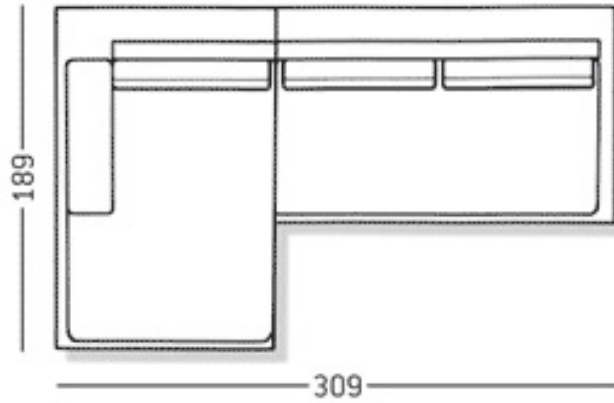

## PLATFORM COMBINATION 10 WITH LED LIGHTS

**SKU:** 28112VP1228111VP14

**Price:** \$16,615

**Brand:** Rausch

**Length:** 121.7" **Width:** 74.4" **Height:** 26.4"