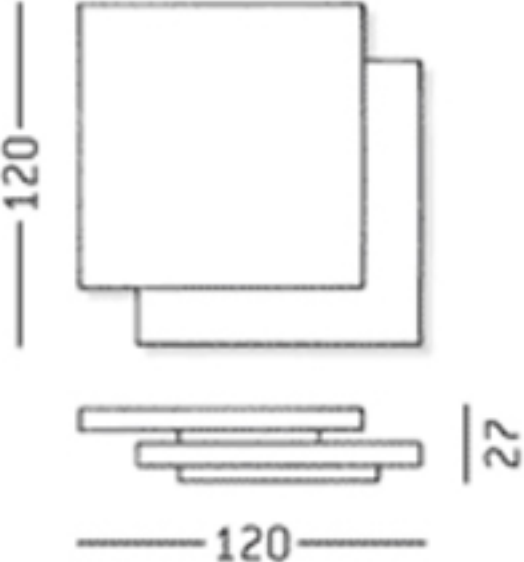

PLATFORM SQUARE SOFA TABLE STACKED TOWARDS LEFT

**SKU:** 28363VP

**Price:** \$3,250

**Brand:** Rausch

**Length:** 47.2" **Width:** 47.2" **Height:** 10.6"

CurranHOME

SERVICE@CURRANHOME.COM • 800-555-6653 • WWW.CURRANHOME.COM