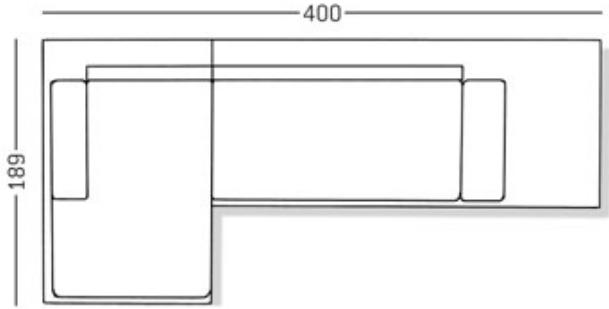

PLATFORM COMBINATION 8
WITH LED LIGHTS

SKU: 28101VP1128112VP12

Price: \$17,900

Brand: Rausch

Length: 157.5" **Width:** 74.4" **Height:** 26.4"