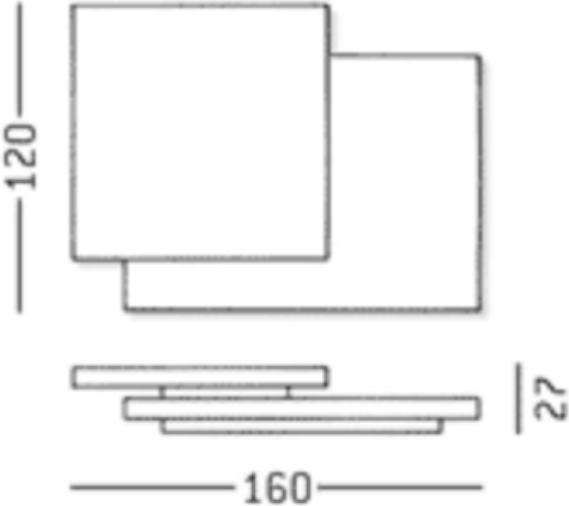

PLATFORM SOFA TABLE
(STACKED TOWARDS RIGHT)

SKU: 28360VP-R

Price: \$3,450

Brand: Rausch

Length: 63" **Width:** 47.2" **Height:** 10.6"