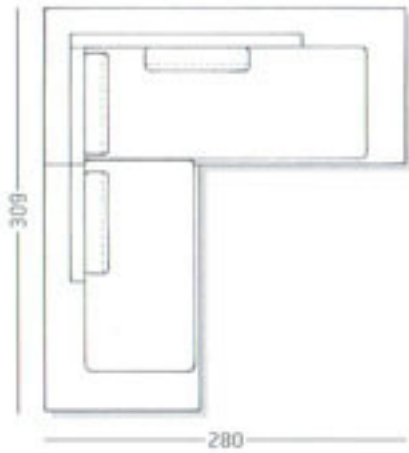

PLATFORM COMBINATION 3 WITH LED LIGHTS

SKU: 28101VP128112VP6

Price: \$17,025

Brand: Rausch

Length: 121.7" **Width:** 110.2" **Height:** 26"

CurranHOME

SERVICE@CURRANHOME.COM • 800-555-6653 • WWW.CURRANHOME.COM