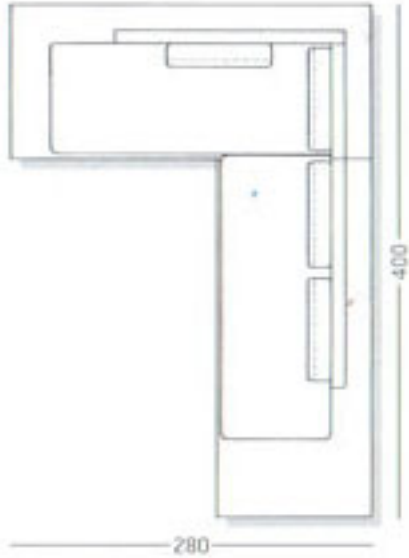

PLATFORM COMBINATION 2 WITH LED LIGHTS

SKU: 28101VP228102VP4

Price: \$19,300

Brand: Rausch

Length: 157.5" **Width:** 110.2" **Height:** 26.4"

CurranHOME

SERVICE@CURRANHOMES.COM • 800-555-6653 • WWW.CURRANHOMES.COM