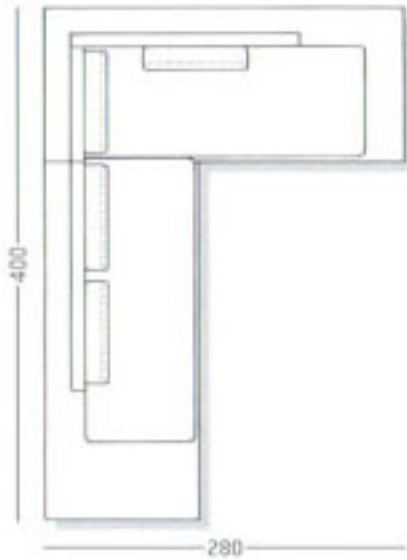

## PLATFORM COMBINATION 1 WITH LED LIGHTS

**SKU:** 28101VP128102VP3

**Price:** \$19,300

**Brand:** Rausch

**Length:** 157.5" **Width:** 110.2" **Height:** 26.4"