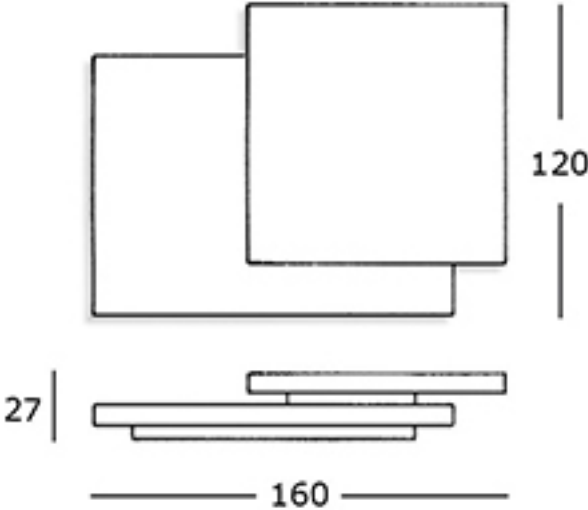

PLATFORM SOFA TABLE
(STACKED TOWARDS LEFT)

SKU: 28360VP-L

Price: \$3,450

Brand: Rausch

Length: 63" **Width:** 47.2" **Height:** 10.6"