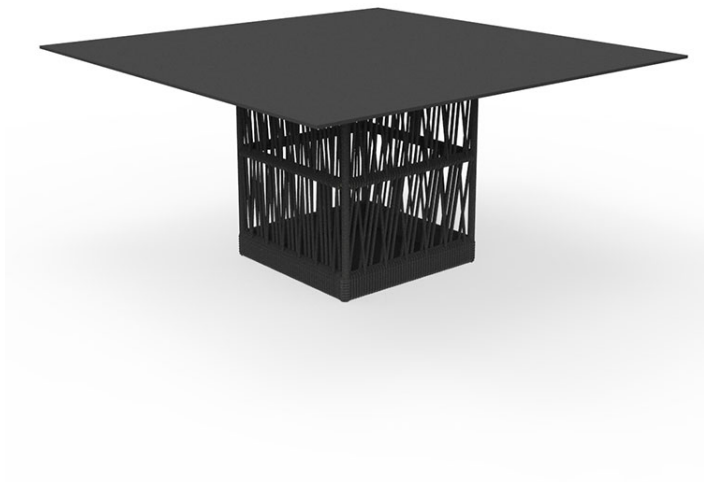

CLIFF 59" SQUARE DINING TABLE

SKU: CLITP150-XX

Price: \$5,498

Brand: Talenti

Length: 59.1" **Width:** 59.1" **Height:** 29.5"

CurranHOME

SERVICE@CURRANHOME.COM • 800-555-6653 • WWW.CURRANHOME.COM