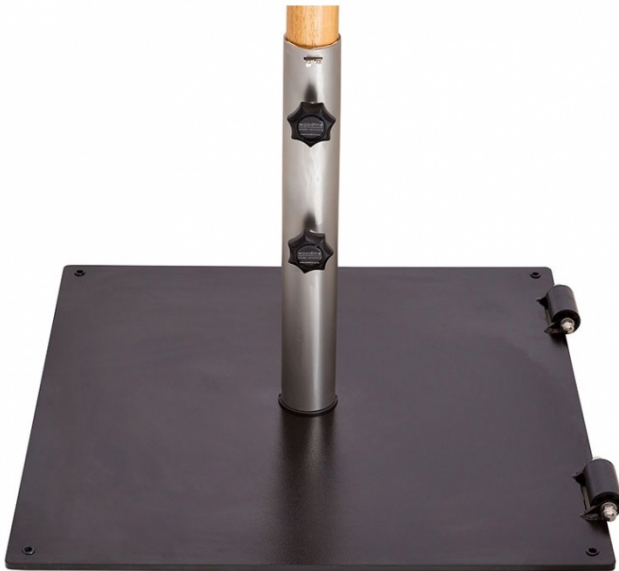

24" SQUARE METAL BASE PLATE WITH ROLLERS & POLE TUBE | MOBILE BASE

SKU: SMBWW609_57_SAFARI

Price: \$840

Brand: Woodline

Length: 24" **Width:** 24"

CurranHOME

SERVICE@CURRANHOME.COM • 800-555-6653 • WWW.CURRANHOME.COM