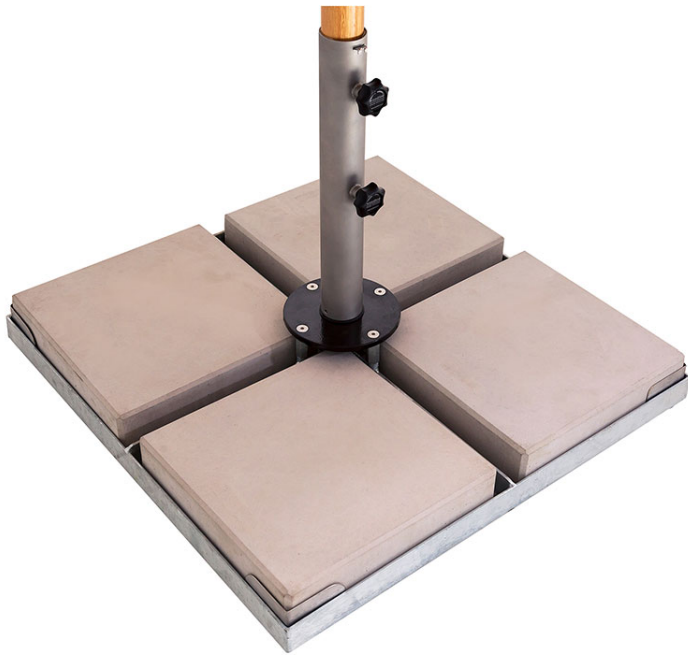

PVB4 PAVER FRAME BASE | FREESTANDING BASE (PAVERS NOT INCLUDED)

SKU: PVB_4SA

Price: \$782

Brand: Woodline

CurranHOME

SERVICE@CURRANHOME.COM • 800-555-6653 • WWW.CURRANHOME.COM