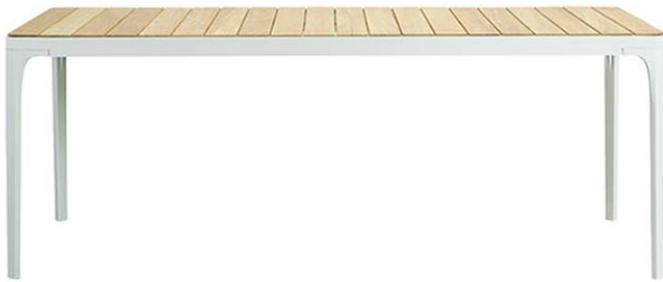

PLAY 78" DINING TABLE

SKU: PLTPRM1D4_XXX

Price: \$3,840

Brand: Ethimo

Length: 78.3" **Width:** 39" **Height:** 29.5"

CurranHOME

SERVICE@CURRANHOME.COM • 800-555-6653 • WWW.CURRANHOME.COM