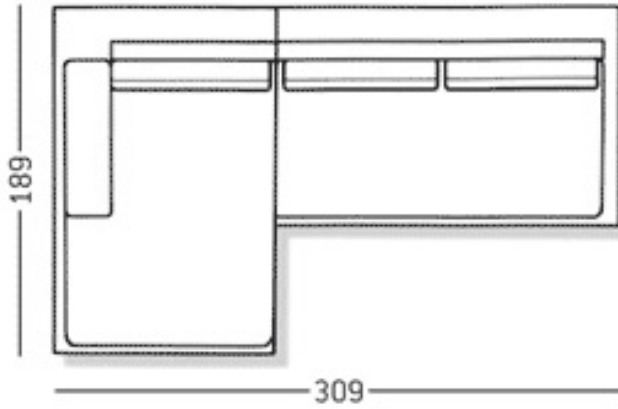

## PLATFORM COMBINATION 10 WITH LED LIGHTS

**SKU:** 28112VP1228111VP14

**Price:** \$17,275

**Brand:** Rausch

**Length:** 121.7" **Width:** 74.4" **Height:** 26.4"