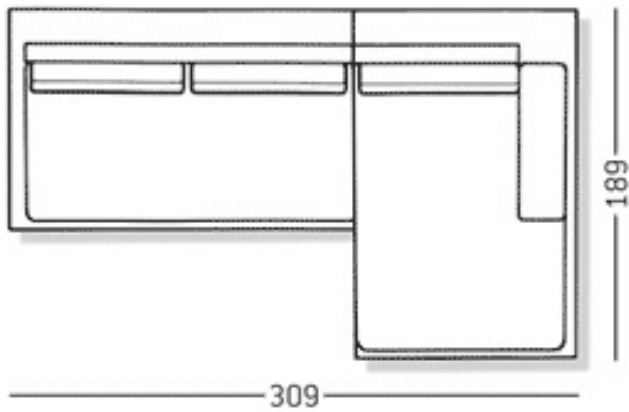

## PLATFORM COMBINATION 9 WITH LED LIGHTS

**SKU:** 28112VP1028111VP13

**Price:** \$17,275

**Brand:** Rausch

**Length:** 121.7" **Width:** 74.4" **Height:** 26.4"