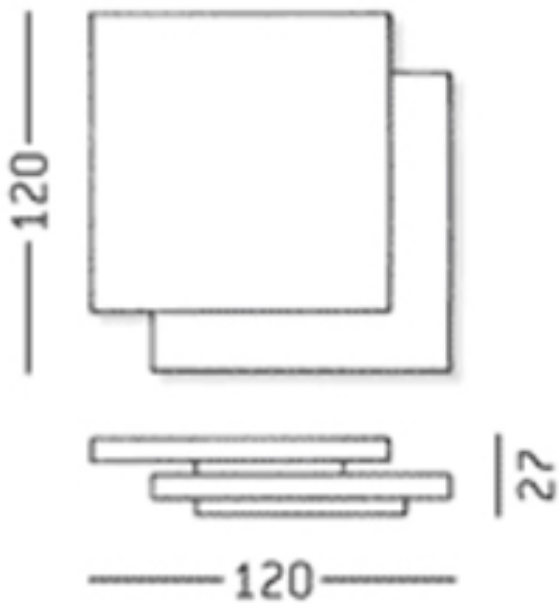

PLATFORM COUCH TABLE SET (STACKED TOWARDS LEFT)

SKU: 28363VP

Price: \$3,250

Brand: Rausch

Length: 47.2" **Width:** 47.2" **Height:** 10.6"

CurranHOME

SERVICE@CURRANHOME.COM • 800-555-6653 • WWW.CURRANHOME.COM