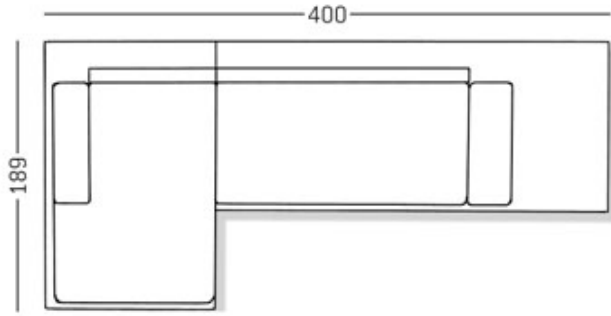

PLATFORM COMBINATION 8 WITH LED LIGHTS

SKU: 28101VP1128112VP12

Price: \$18,615

Brand: Rausch

Length: 157.5" **Width:** 74.4" **Height:** 26.4"

CurranHOME

SERVICE@CURRANHOME.COM • 800-555-6653 • WWW.CURRANHOME.COM