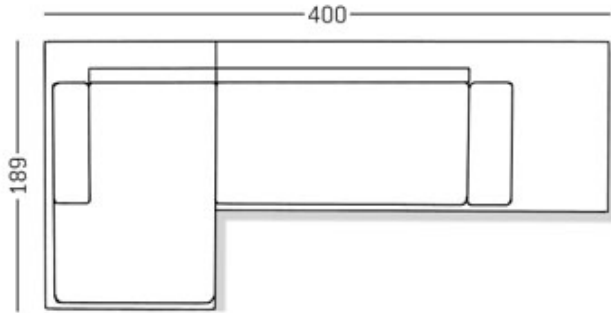

PLATFORM COMBINATION 8 WITHOUT LED LIGHTS

SKU: 28100VP1128110VP12

Price: \$14,250

Brand: Rausch

Length: 157.5" **Width:** 74.4" **Height:** 26.4"

CurranHOME

SERVICE@CURRANHOME.COM • 800-555-6653 • WWW.CURRANHOME.COM