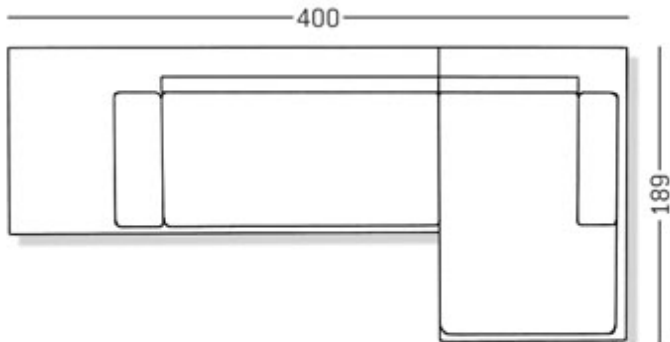

PLATFORM COMBINATION 7 WITH LED LIGHTS

SKU: 28101VP928112VP10

Price: \$18,615

Brand: Rausch

Length: 157.5" **Width:** 74.4" **Height:** 26.4"

CurranHOME

SERVICE@CURRANHOME.COM • 800-555-6653 • WWW.CURRANHOME.COM