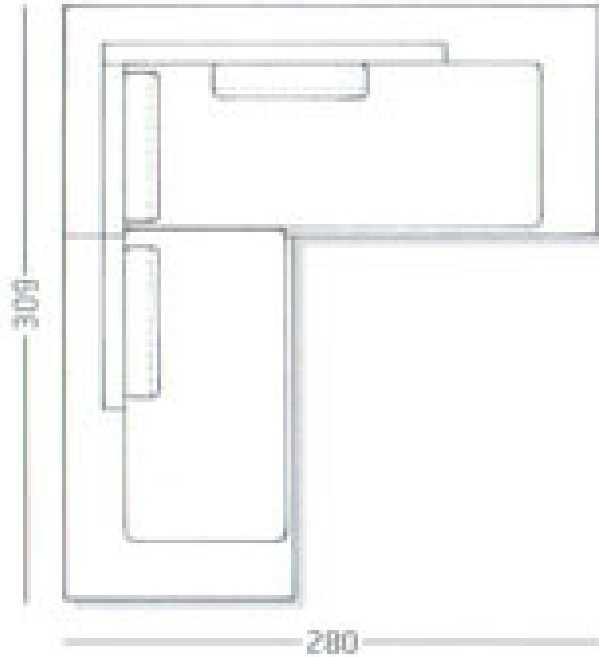

PLATFORM COMBINATION 3 WITH LED LIGHTS

SKU: 28101VP128112VP6

Price: \$17,705

Brand: Rausch

Length: 121.7" **Width:** 110.2" **Height:** 26"

CurranHOME

SERVICE@CURRANHOME.COM • 800-555-6653 • WWW.CURRANHOME.COM