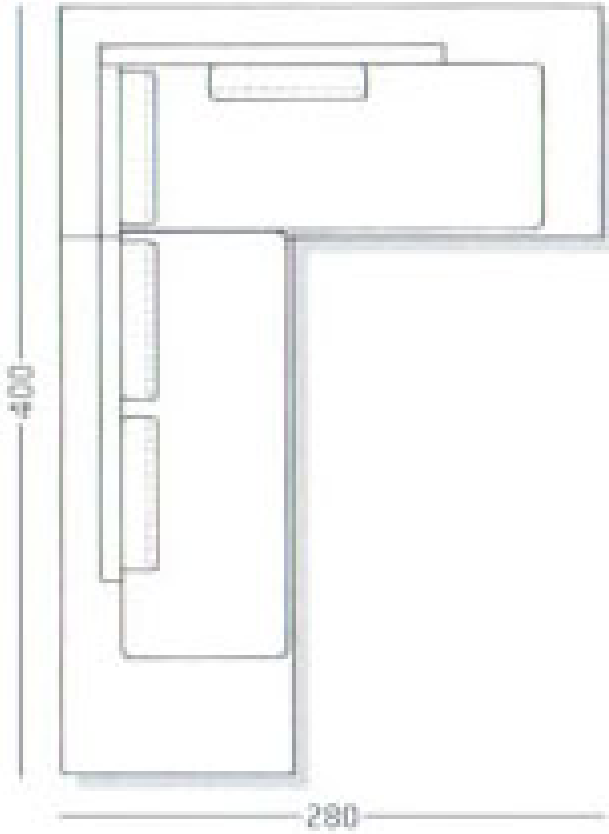

PLATFORM COMBINATION 1 WITH LED LIGHTS

SKU: 28101VP128102VP3

Price: \$20,070

Brand: Rausch

Length: 157.5" **Width:** 110.2" **Height:** 26.4"

CurranHOME

SERVICE@CURRANHOME.COM • 800-555-6653 • WWW.CURRANHOME.COM