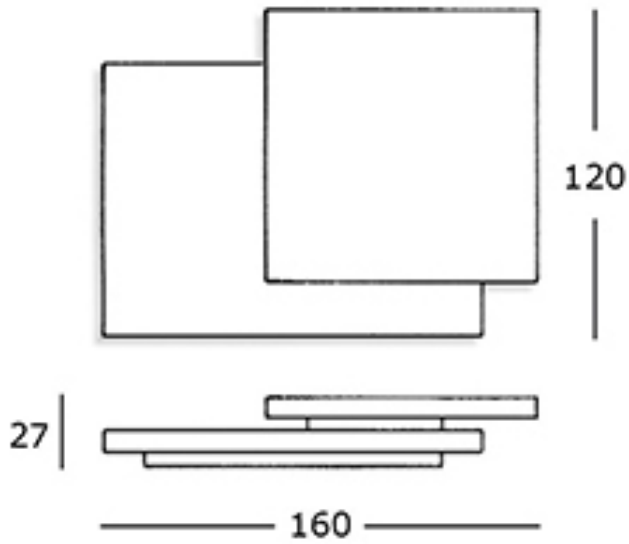

PLATFORM COUCH TABLE SET (STACKED TOWARDS LEFT)

SKU: 28360VP-2

Price: \$3,588

Brand: Rausch

Length: 63" **Width:** 47.2" **Height:** 10.6"

CurranHOME

SERVICE@CURRANHOME.COM • 800-555-6653 • WWW.CURRANHOME.COM