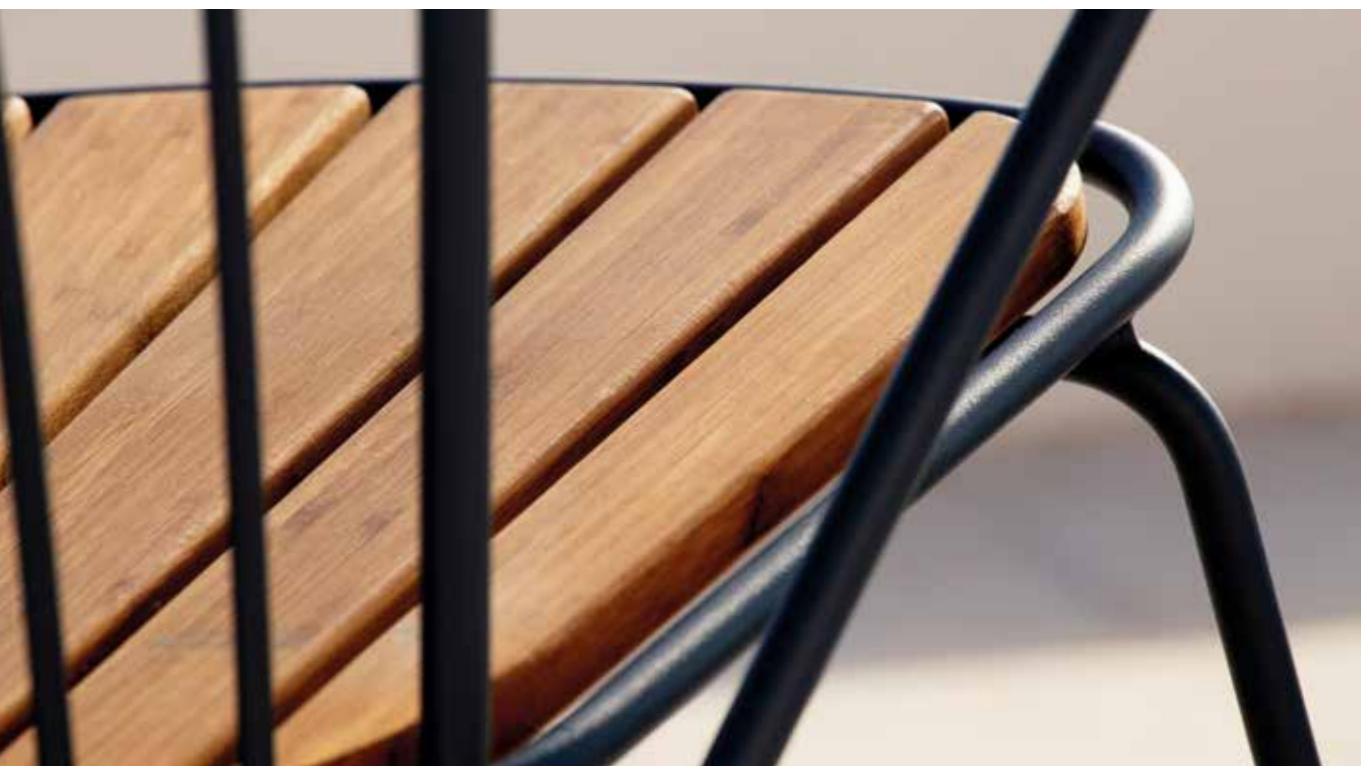

HOUE

PAON

OUTDOOR COLLECTION 2021