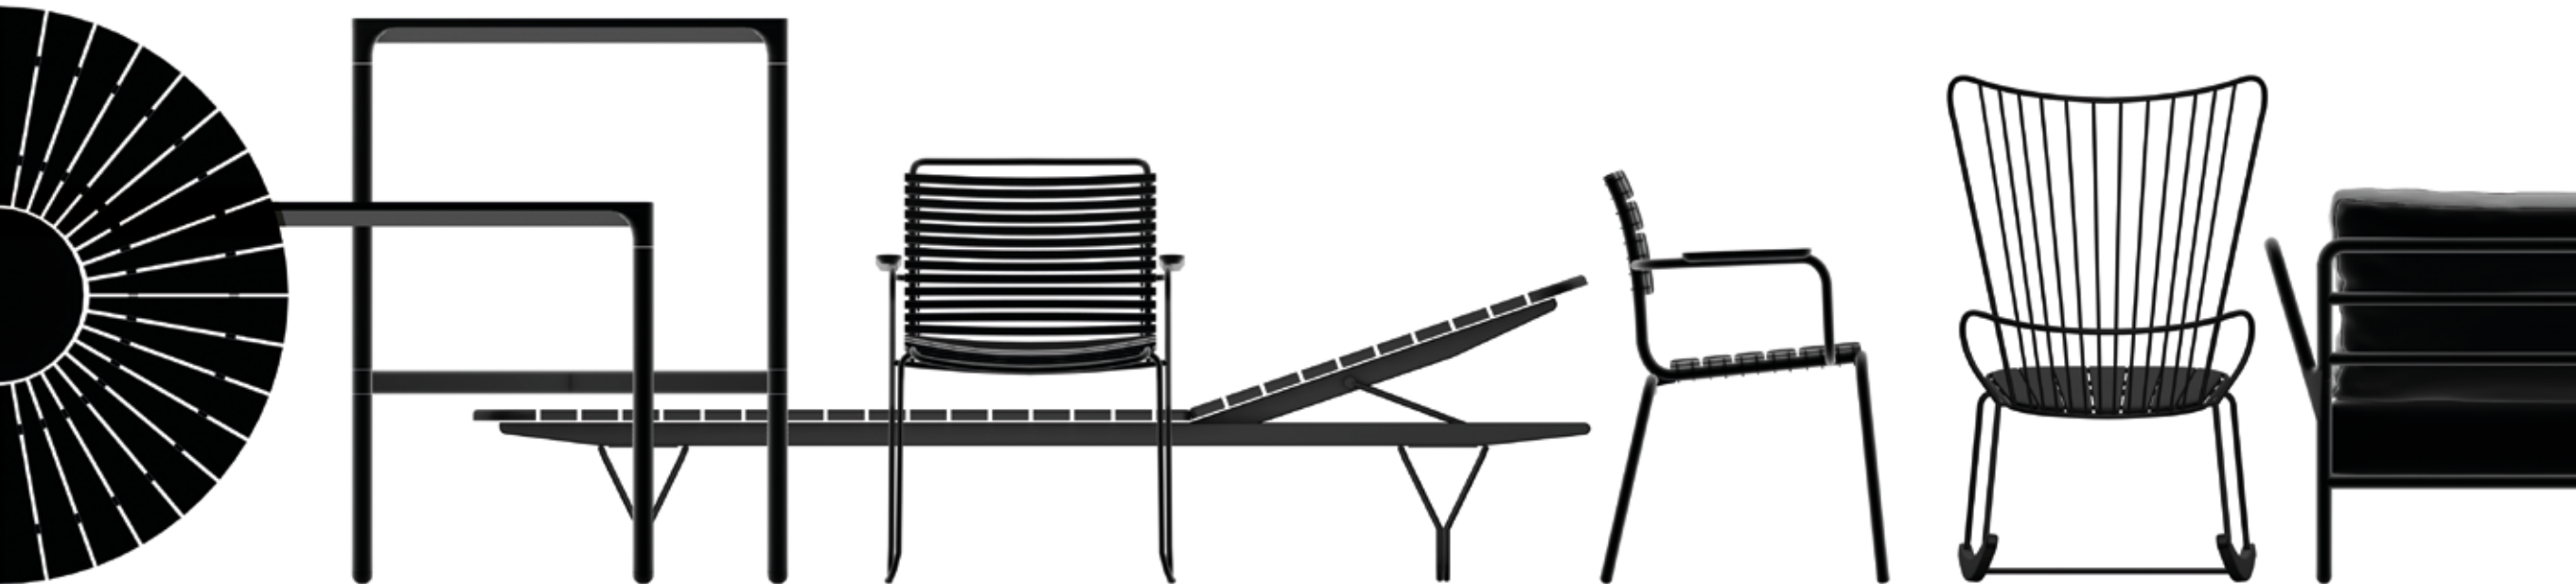

# PAON

---

**LIGHT SCANDINAVIAN DESIGN  
WITH A TOUCH OF FRENCH  
VICTORIAN ROMANCE.**

PAON is a collection of outdoor chairs made in powder coated steel combined with beautiful lamellas. The collection includes a dining chair, a rocking chair, a lounge, a bar chair and a two-seater bench.