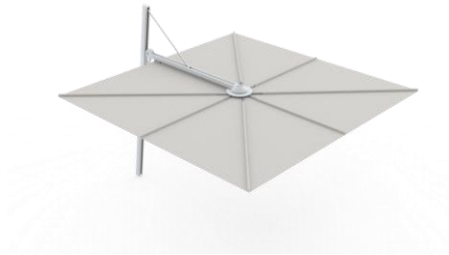

UMBROSA

SPECTRA CONCEPT

252 POSSIBLE COMBINATIONS

- * Standard collection consisting of
 - 2,5 x 2,5 m square umbrellas or 3 x 3 m square umbrellas
 - Straight, forward, duo and multi
 - Alu, powder coated Dusk or White
 - Canopy in 14 different colours
 - 3 matching bases

The logo for UMBROSA, featuring the brand name in a bold, black, sans-serif font. The text is positioned inside a light blue, semi-circular arc that is open on the right side.

UMBROSA

DIFFERENCES

UX VERSUS STANDARD

UMBROSA

DIFFERENCES

UX VERSUS STANDARD

- Ergonomic 360° fan system
- Canopy with straight edges, no opening
- Integrated handle with click system
- Rotating mechanism integrated in base
- Robust frame
- UX comes with luxurious Sunbrella Flanelle protection cover

- Ergonomic 180° fan system
- Canopy with straight sides and opening in the middle
- Fixation with knob
- Rotating mechanism visible on top of the base
- Elegant frame
- Spectra comes with protection cover in polyester