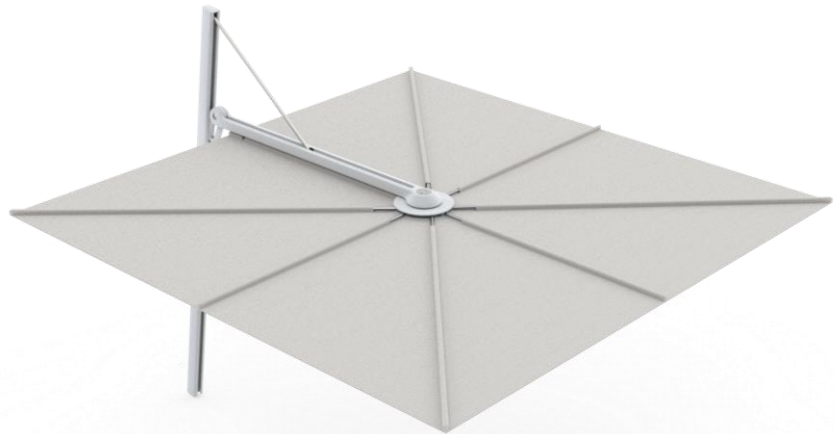

UMBROSA

SPECTRA AND VERSA UX

2022

VERSA UX CONCEPT

3 UNIQUE UMBRELLAS

- * Collection of 3 unique umbrellas
 - Versa UX Architecture
 - Versa UX Full Black
 - Versa UX Sand
- * Fixed combination of canopy and frame
- * Elegant mobile tile base powder coated in same colour of the frame

UMBROSA

SPECTRA CONCEPT

252 POSSIBLE COMBINATIONS

- * Standard collection consisting of
 - 2,5 x 2,5 m square umbrellas or 3 x 3 m square umbrellas
 - Straight, forward, duo and multi
 - Alu, powder coated Dusk or White
 - Canopy in 14 different colours
 - 3 matching bases

UMBROSA

DIFFERENCES

UX VERSUS STANDARD

- Ergonomic 360° fan system
- Canopy with straight edges, no opening
- Integrated handle with click system
- Rotating mechanism integrated in base
- Robust frame
- UX comes with luxurious Sunbrella Flanelle protection cover

- Ergonomic 180° fan system
- Canopy with straight sides and opening in the middle
- Fixation with knob
- Rotating mechanism visible on top of the base
- Elegant frame
- Spectra comes with protection cover in polyester