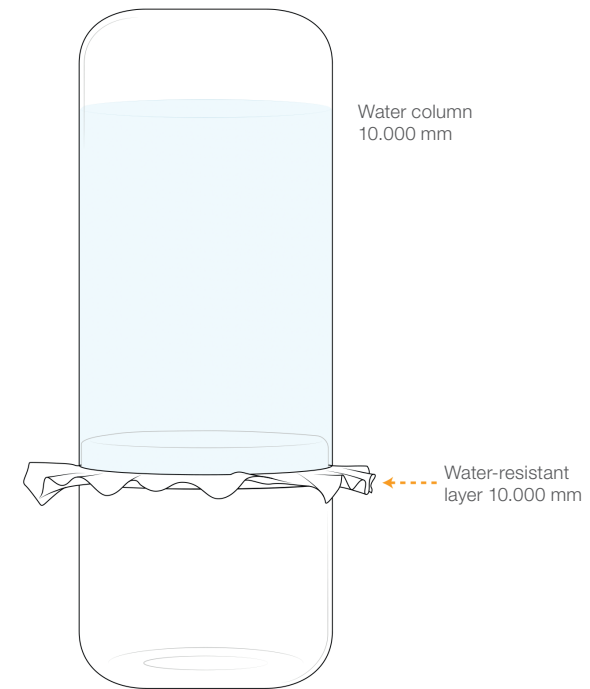

Water column of water-resistant interlayer 10.000 mm

What does it mean?

The water entry pressure test, or hydrostatic pressure test, is a simple procedure to determine resistance to water penetration under hydrostatic pressure. The test is defined by an ISO standard. Water is applied to one side of the interlayer and the pressure steadily increased until water penetrates the material in three places. The result shows the resistance of the interlayer to the penetration of water. The rating is expressed in millimeter of water pressure and abbreviated to mm H₂O. Retailers typically refer to the number of mm of “water column” or even mm of “waterproofness”.