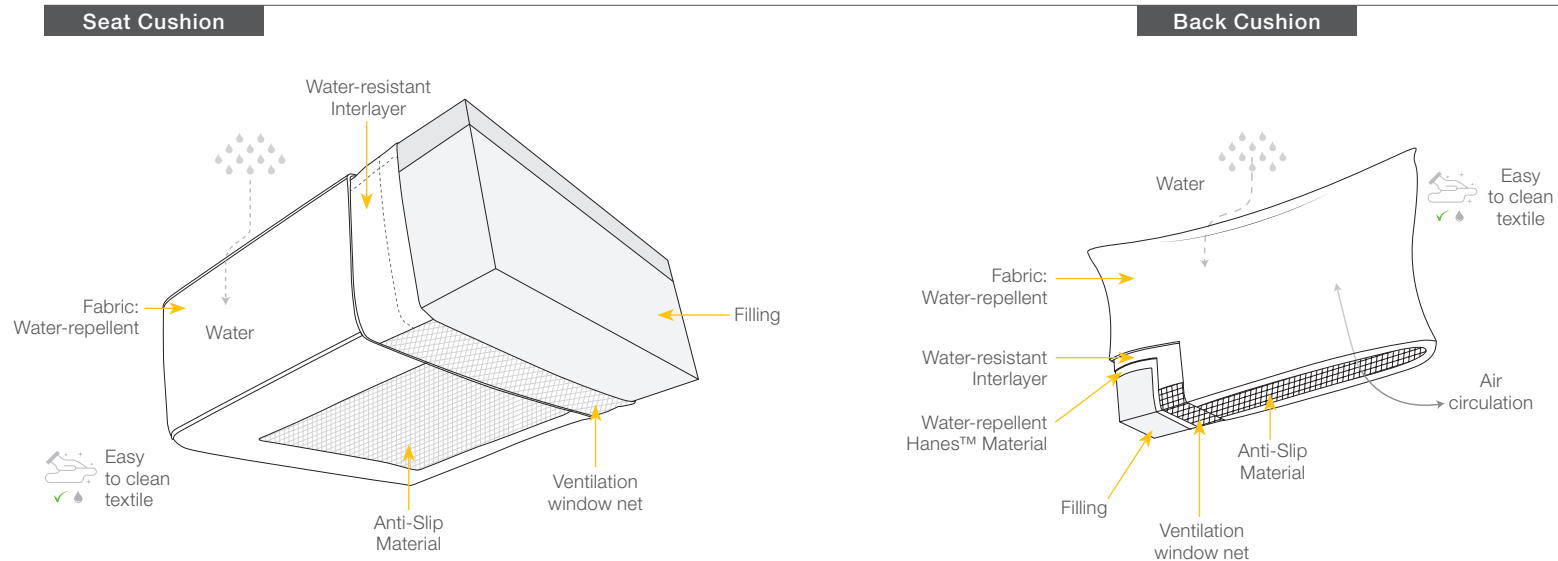

DEDON

CUSHION CONSTRUCTION

Seat & Back Cushion Construction

Why our upholstery is 100% suitable for outdoor use

- The water-resistant Interlayer protectcts the cushion.
- The cushion cover is treated to be stain and water-repellent.

Please Note: Deco and Side Cushions are not Dry+.

To learn more about DEDON, our collections and warranty policy, please visit our website –

www.dedon.de

05/22

DEDON

Seat & Back Cushion Construction

Why our upholstery is 100% suitable for outdoor use

All our cushions that are equipped with the Dry+ specification include a water-resistant interlayer. This interlayer has a much better performance than inside-coated fabrics, as tested and approved by certified test laboratory in Germany. Our DEDON upholstery is highly water-resistant and breathable at the same time.

Water column of water-resistant interlayer 10.000 mm

What does it mean?

The water entry pressure test, or hydrostatic pressure test, is a simple procedure to determine resistance to water penetration under hydrostatic pressure. The test is defined by an ISO standard. Water is applied to one side of the interlayer and the pressure steadily increased until water penetrates the material in three places. The result shows the resistance of the interlayer to the penetration of water. The rating is expressed in millimeter of water pressure and abbreviated to mm H₂O. Retailers typically refer to the number of mm of “water column” or even mm of “waterproofness”.